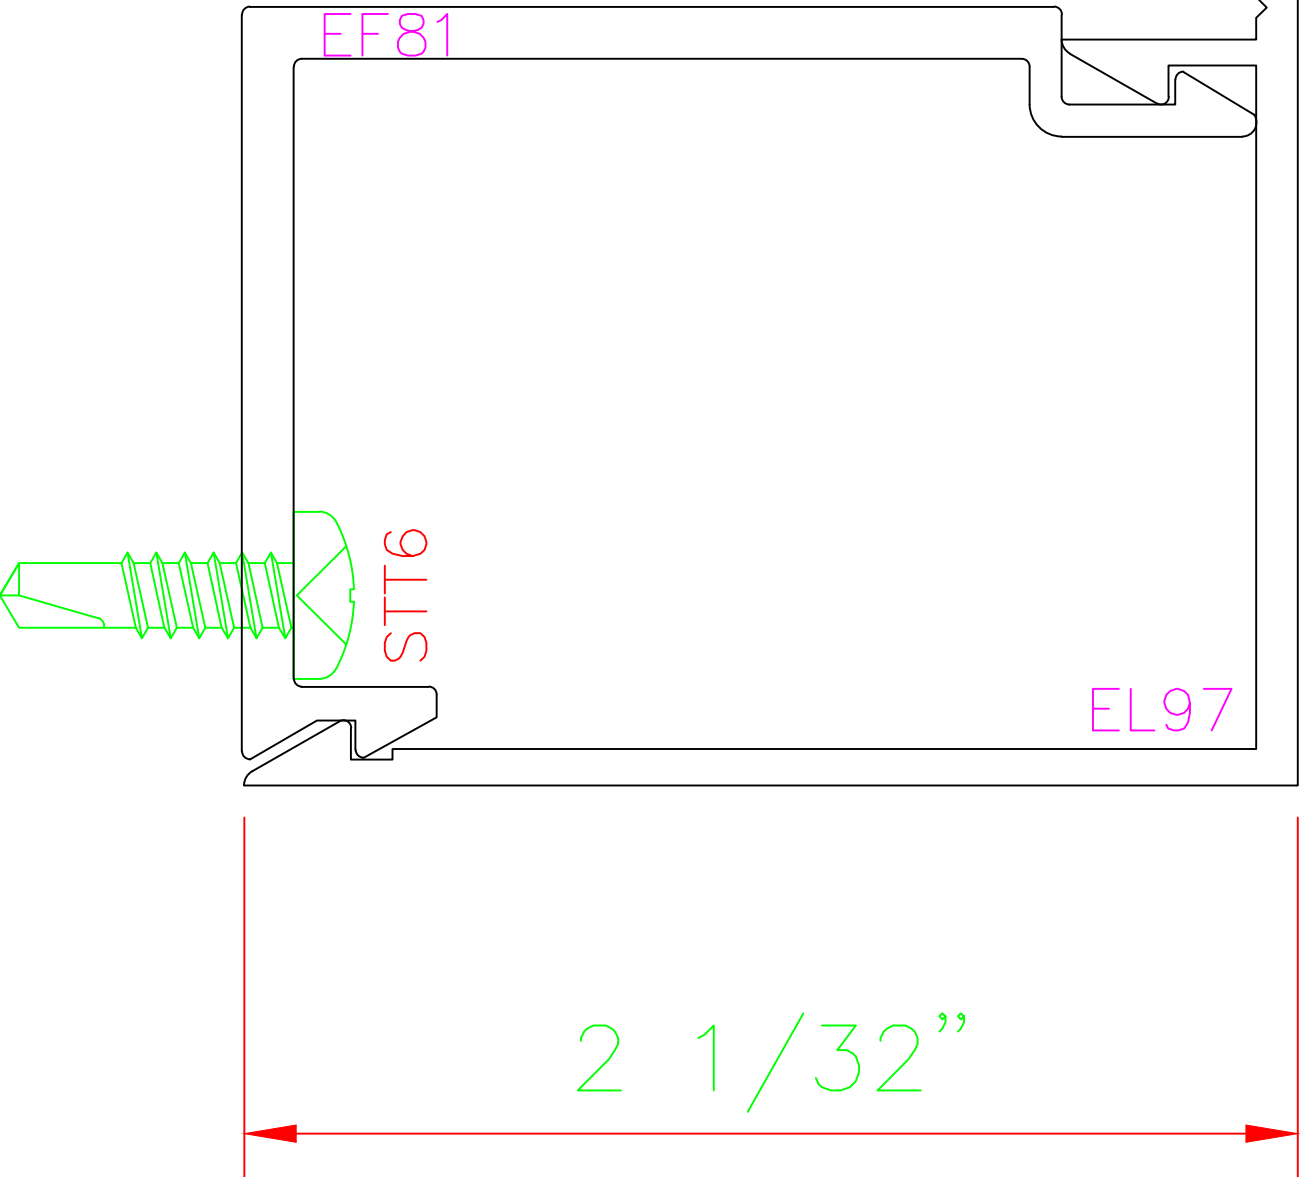

EL97 / EF81
2 1/32" X 4"
SNAP ON CLOSURE & CLIP
@ HEAD

1 1/2"

4"

2 1/32"